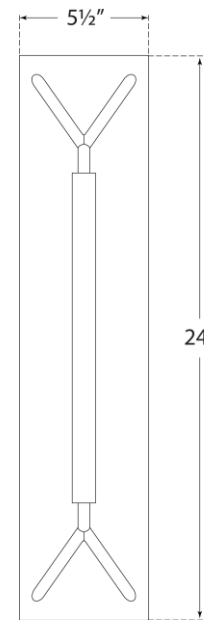

TEAR SHEET

Appareil Large Sconce

Item # KW 2700AB

Designer: Kelly Wearstler

Height: 24"

Width: 5.5"

Extension: 4.25"

Backplate: 4.5" x 24" Rectangle

Finishes: AB, PN

Lightsource: Dedicated LED

Wattage: 15w (1200lm)

Weight: 4 Pounds

Front View

Side View