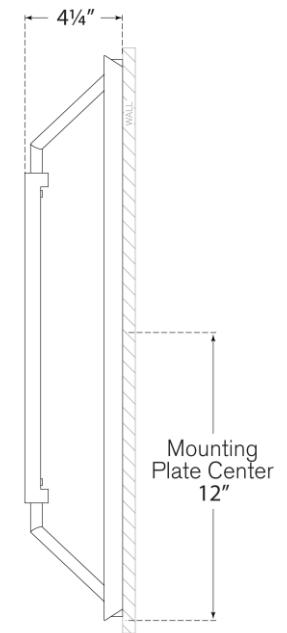

TEAR SHEET

Appareil Large Sconce

Item # KW 2700AB

Designer: Kelly Wearstler

Height: 24"

Width: 5.5"

Extension: 4.25"

Backplate: 4.5" x 24" Rectangle

Finishes: AB, PN

Lightsource: Dedicated LED

Wattage: 15w (1200lm)

Weight: 4 Pounds

Front View

Side View