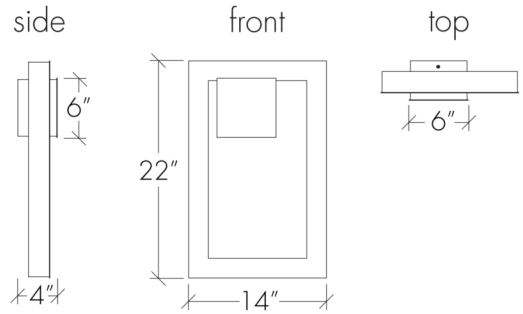

Base Specs

22"h x 14"w x 4"d
Opal Acrylic Internal Diffuser

Multiple Sizes Available

- 22478-14 | 14"h x 14"w x 4"d
- 22478-18 | 18"h x 14"w x 4"d
- 22478-22 | 22"h x 14"w x 4"d

Boks 22478-22

standard finish:

lampping:

04: 44.8w Integrated LED, 7560 Initial Lumens, 3000K, 90 CRI, 120V-277V, 0-10V Dimming, UL/cUL Dry/Damp

standard diffuser:

- OA - Opal Acrylic