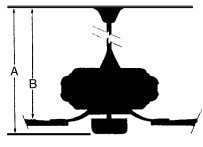

MEASUREMENTS

Blade Finish:					Reversible Blades:	No
Blade Material:					Slope:	No
ABS					Hanging Weight:	19.4
Blade Sweep:	No. of Blades:	Blade Pitch:			Downrod 2 Outside Dia:	
44"	3	14 degrees				
Downrod 1:	Downrod 1 Outside Dia:	Downrod 2:			Motor Size:	153X17MM
Ceiling to Lowest Point: (Dim A)	Ceiling to Blade (Dim B)	Lead Wire:				
11.0	7.5	8"				
RPM:	Low	Low/Med.	Medium	Med/High	High	
Amps:	82				200	
Watts:	0.212				0.431	
CFM:	12.55				51.44	
CFM/Watts:	1500.0				3959.0	
	119.52				76.96	